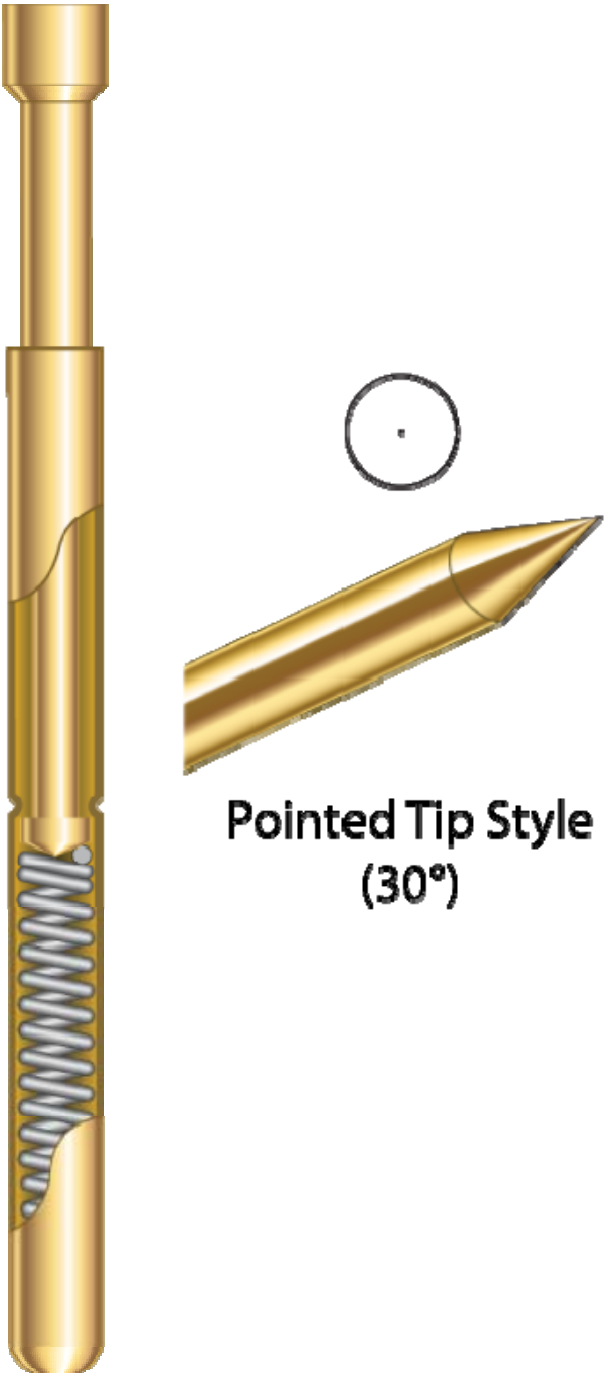

GLOBAL ENERGY INNOVATION Kelvin Probes (DoublePoint) - Pointed Style Replacement Tips

This is a replacement accessory for EC1000 & EC 2000. 4 replacement tips included. Easy tip replacement.